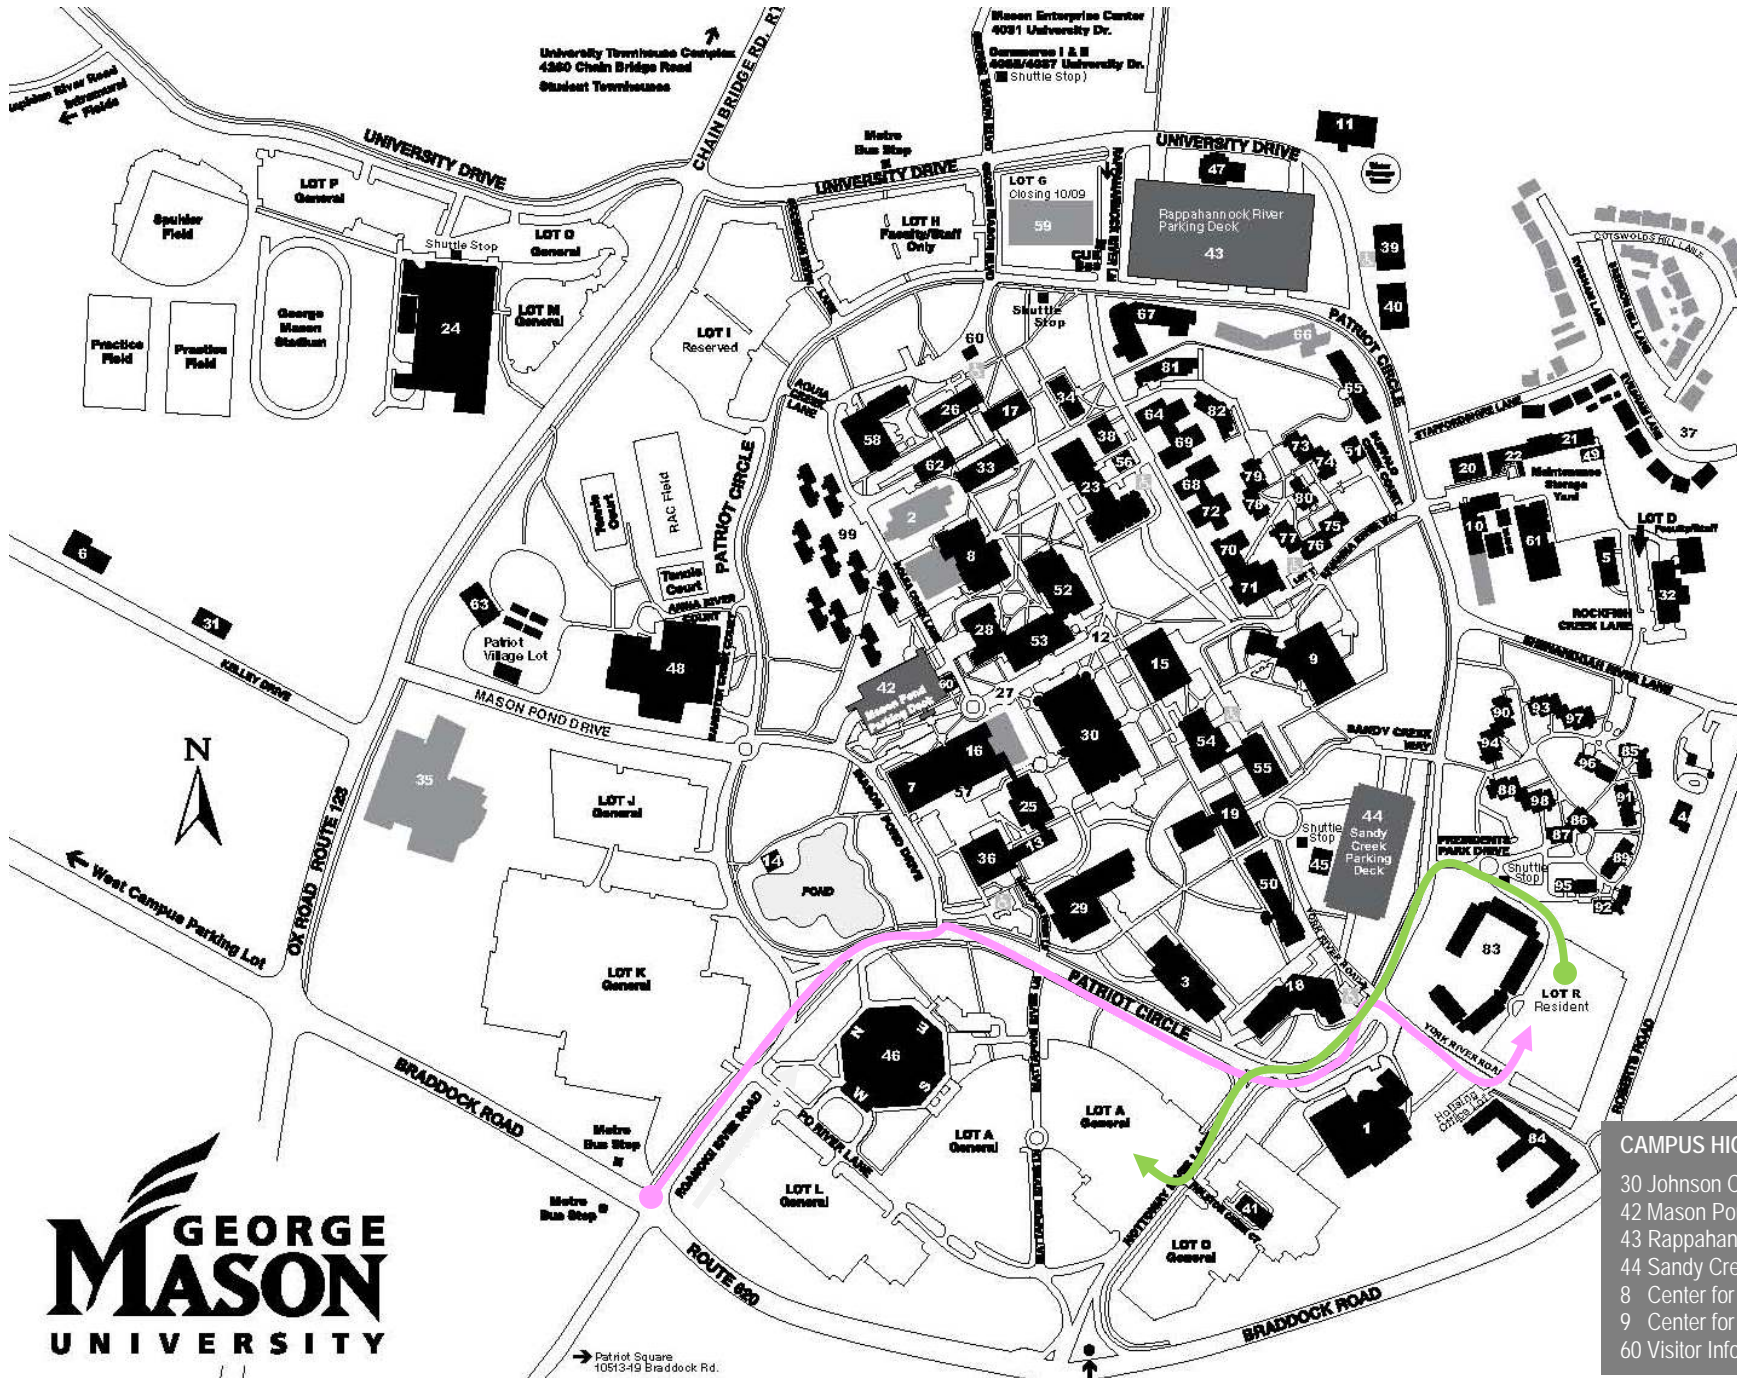

2009 YORK RIVER CORNER MOVE-IN MAP

Saturday (8/29), 9 AM – 4 PM

DIRECTIONS

Pink: Route to check in and unload in Lot R

Liberty Square residents check in at the LS desk.

Potomac Heights residents check in at the PH Multi-purpose room by the housing office.

Green: Route to park in a general lot for students without annual Lot R permits.

HOUSING

CHESAPEAKE

- 64 Blue Ridge
- 67 Northern Neck
- 68 Piedmont
- 69 Shenandoah
- 62 Tidewater
- 65 Eastern Shore
- 66 Hampton Roads

DUCC

- 73 Amherst
- 74 Brunswick
- 75 Carroll
- 76 Dickenson
- 77 Essex
- 78 Franklin
- 79 Grayson
- 80 Hanover
- 81 Commonwealth
- 82 Dominion

YORK RIVER CORNER

- 83 Liberty Square
- 84 Potomac Heights
- 84 Housing Office

→ Patriot Square
10513-19 Braddock Rd.